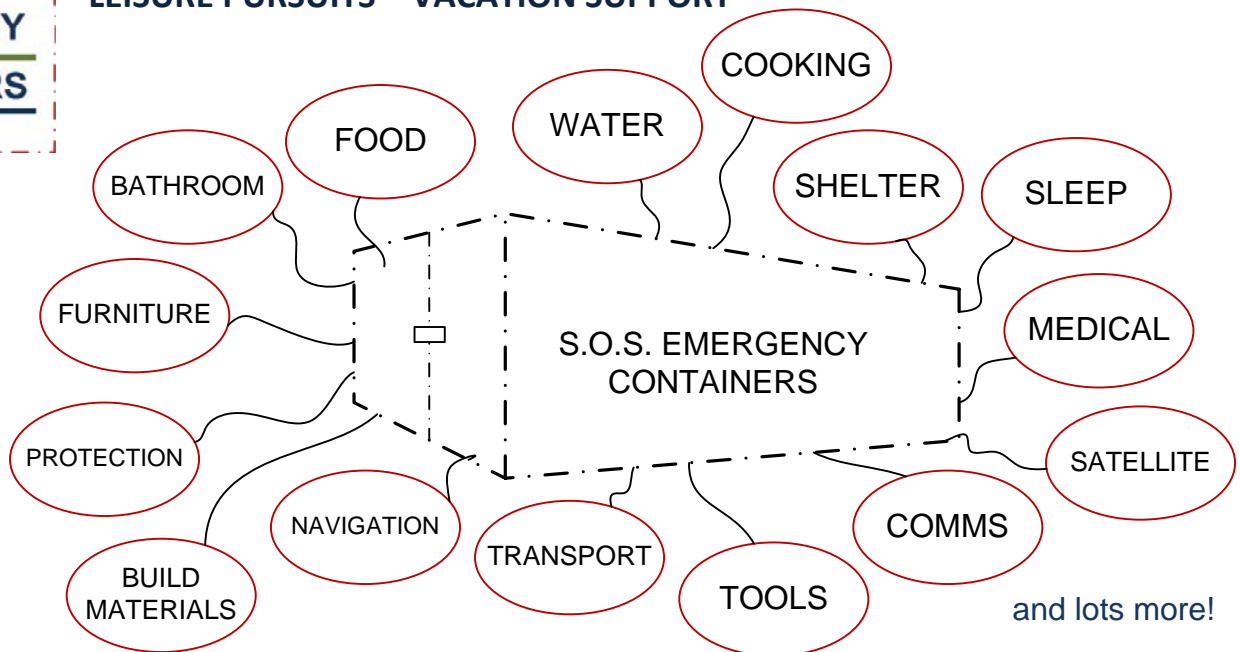

## S.O.S. EMERGENCY CONTAINERS

PORTABLE LIFE SUPPORT/ASSIST SYSTEM

DISASTER RECOVERY LIFE SUPPORT,  
UNDERGROUND SURVIVAL & FIRE BUNKER,  
'OFF THE GRID' LIVING,  
LEISURE PURSUITS – VACATION SUPPORT

THE WISE  
BE-PREPARED

**When the unthinkable happens what will you do? Will you be prepared? Will you survive?**

Disaster, catastrophe, crisis, calamity are just a few of the words seeping into everyday human language as a result of modern times and events. Hurricanes, floods, tsunamis, earthquakes, storms, pandemics, nuclear accidents, volcanoes and more are shaping our thinking about climate and survival. And rising living costs are forcing more and more people to seek 'OFF THE GRID' living. When an emergency occurs it is peace of mind to know that you, your family and even your organisation can recover more quickly having invested in an **S.O.S EMERGENCY CONTAINER** which can provide up to 12 months of smart-survival living if all is gone!!

Up to

IMAGINE - A FULLY LOADED CONTAINER DELIVERED TO YOUR LOCATION OF CHOICE WHEN YOU NEED IT MOST TO HELP YOU RECOVER AFTER A CRISIS/TRAUMATIC EVENT. The contents can keep you and your family in emergency shelter, comfort and sustenance for up to 12 months. With on board food and cooking facilities, eating facilities and equipment, water collection & storage, medical supplies, shelter from the elements and accommodation, sleeping equipment, tools and building equipment, transport items, communication and navigation equipment, winter and summer clothing, personal hygiene products, hot water system for showers and cleaning, solar and wind power generation, generators, toilet facilities, computers and satellite equipment just to name some of the items included in the **S.O.S. EMERGENCY CONTAINER(S)** which are ECO-SMART. Solar power and natural products used wherever possible. Fuels to a minimum.